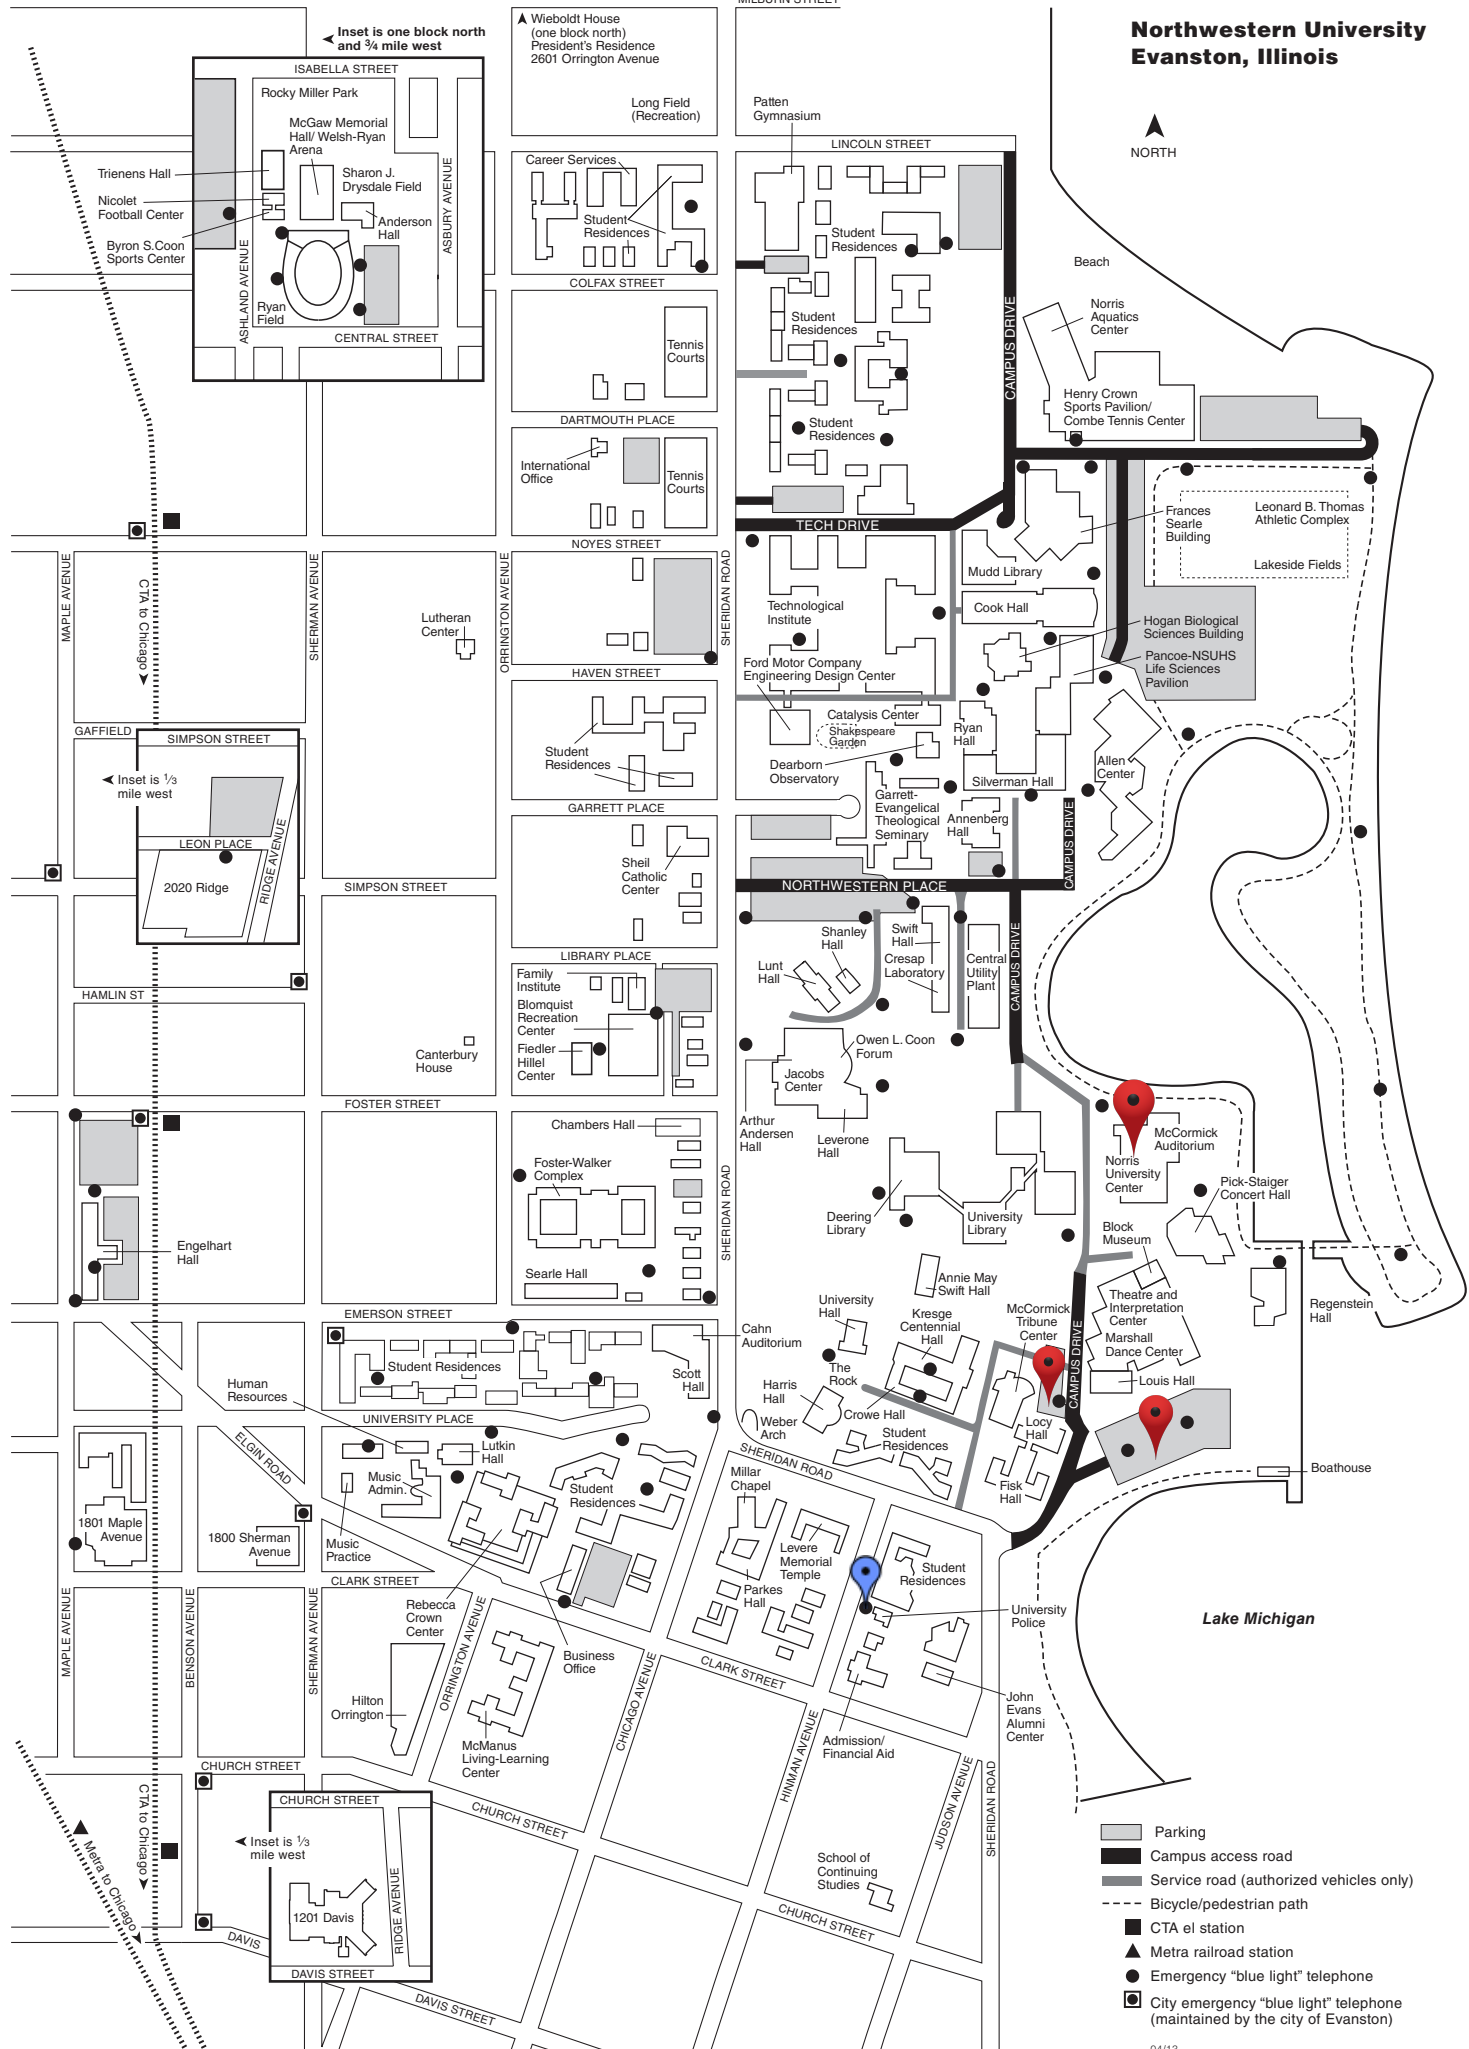

Northwestern University Evanston, Illinois

Inset is one block north and 3/4 mile west

▲ Wieboldt House
(one block north)
President's Residence
2601 Orrington Avenue

ISABELLA STREET
Rocky Miller Park
McGaw Memorial Hall/Welsh-Ryan Arena
Sharon J. Drysdale Field
Anderson Hall
Ryan Field
Ashland Avenue
Central Street
Asbury Avenue

MAPLE AVENUE
GAFFIELD
SIMPSON STREET
Inset is 1/3 mile west
LEON PLACE
2020 Ridge
RIDGE AVENUE

EMERSON STREET
UNIVERSITY PLACE
ELGIN ROAD
1801 Maple Avenue
1800 Sherman Avenue
Music Practice
Music Admin.
Lutkin Hall

CHURCH STREET
Inset is 1/3 mile west
1201 Davis
DAVIS STREET
RIDGE AVENUE

- Parking
- Campus access road
- Service road (authorized vehicles only)
- Bicycle/pedestrian path
- CTA el station
- Metra railroad station
- Emergency "blue light" telephone
- City emergency "blue light" telephone (maintained by the city of Evanston)